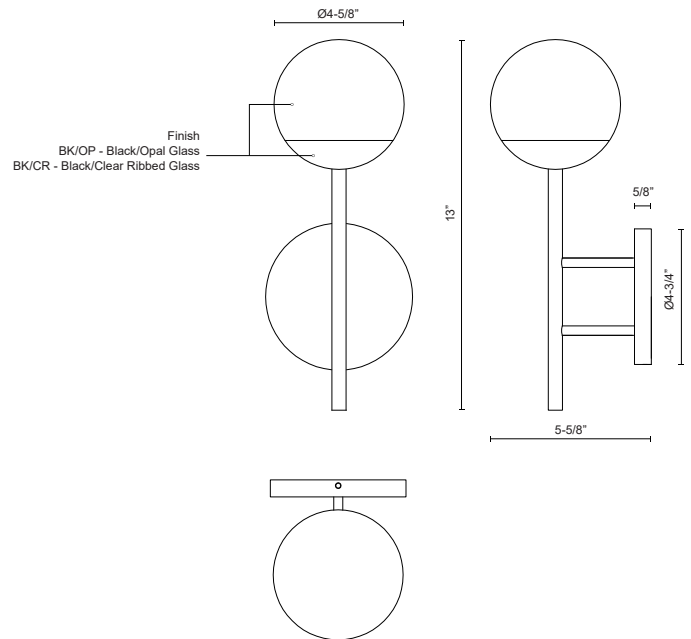

CLAREMONT EW78513

WALL

PROJECT

EW78513-BK/OP
Black/Opal Matte
Glass

EW78513-BK/CR
Black/Clear Ribbed
Glass

DESCRIPTION

Indulge in the timeless allure of Claremont as it reimagines the classic post lamp with a modern twist. A delicate dance of sleek metal accents embraces either Matte Opal Glass or Clear Ribbed Glass globes, conjuring a captivating ambiance that effortlessly transcends indoor and outdoor spaces alike. Finished in our signature Matte Black metal finish, Claremont invites you to bask in the glow of its transformative design.

Fixture Dimensions	W4-5/8" x H13" x E5-5/8"
Height from center	9"
Light Source	AC LED Module
Wattage	6W
Total Lumens	425lm
Delivered Lumens	BK/CR-180lm*; BK/OP-150lm*;
Voltage	120V
Color Temperature	3000K
CRI (Ra)	90CRI
Optional Color Temps	2700K - 5000K Available, Minimum Order Quantities Apply
LED Rated Life	50,000 hours
Dimming	100% - 10%, ELV Dimmer (Not Included)
Diffuser Details	Frosted PC
Glass Details	Clear Ribbed Glass; Opal Glass;
Location	Wet
Illumination Direction	Omni-directional
Mounting Style	Wall Mount, Up or Down
Canopy Dimensions	D4-3/4" x E5/8"
Material	Aluminum + Glass
Paint Finish	BK02